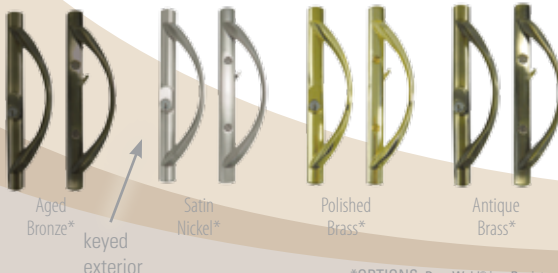

Vinyl compound retains its pristine appearance.
Fusion welded 4 3/4" frame and sash corners.
Left or right operable reversible door panel.
Aluminum rebar in interlock stiles and lock stile.
Stainless steel roller track.

INTERNAL GRIDS*

flat

contour

COLORS

white

tan*

Foot-operated lock & release
a) Locked b) Unlocked

standard hardware

tan*

white

keyed exterior

upgrade hardware with keyed exterior

Aged Bronze*

Satin Nickel*

Polished Brass*

Antique Brass*