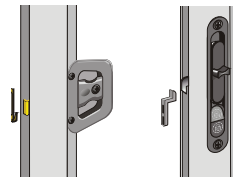

1350*

heavier extrusion

1580*

heaviest extrusion with mortised lock