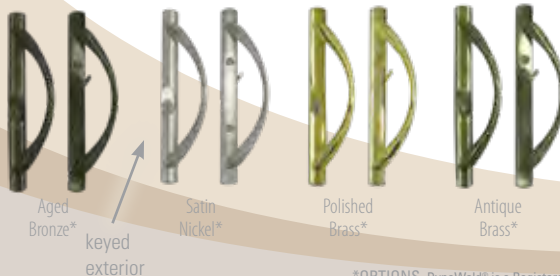

### COLORS

white

tan\*

Foot-operated lock & release  
a) Locked b) Unlocked

upgrade hardware with keyed exterior

Aged Bronze\*

Satin Nickel\*

Polished Brass\*

Antique Brass\*

keyed exterior

screen handles upgrades

1350\*

heavier extrusion

1580\*

heaviest extrusion with mortised lock