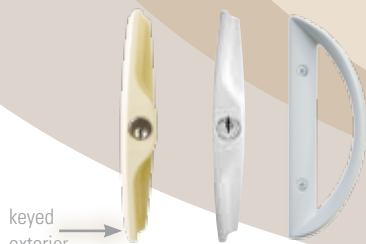

Vinyl compound retains its pristine appearance.
Fusion welded 4 3/4" frame and sash corners.
Left or right operable reversible door panel.
Aluminum rebar in interlock stiles and lock stile.
Stainless steel roller track.

INTERNAL GRIDS*

flat

contour

COLORS

white

tan*

Foot-operated lock & release
a) Locked b) Unlocked

standard hardware

tan*

white

keyed exterior

upgrade hardware with keyed exterior

Aged Bronze*

Satin Nickel*

Polished Brass*

Antique Brass*