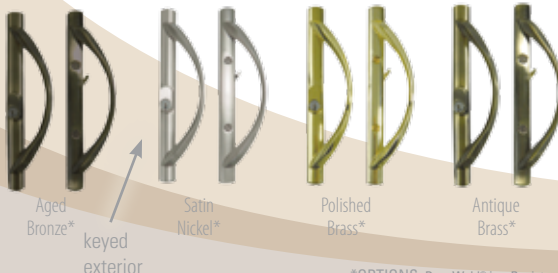

Vinyl compound retains its pristine appearance.
Fusion welded 4 3/4" frame and sash corners.
Left or right operable reversible door panel.
Aluminum rebar in interlock stiles and lock stile.
Stainless steel roller track.

INTERNAL GRIDS*

flat

contour

COLORS

white

tan*

Foot-operated lock & release
a) Locked b) Unlocked

standard hardware

tan*

white

keyed exterior

upgrade hardware with keyed exterior

Aged Bronze*

keyed exterior

Satin Nickel*

Polished Brass*