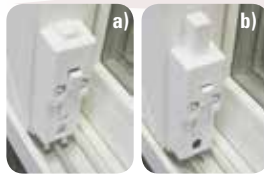

INTERNAL GRIDS*

flat

contour

COLORS

white

tan*

Foot-operated lock & release
a) Locked b) Unlocked

standard hardware