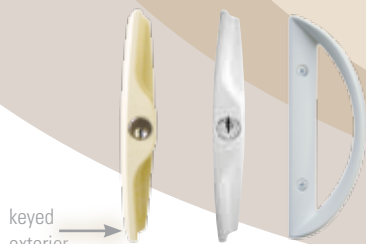

Vinyl compound retains its pristine appearance.
Fusion welded 4 3/4" frame and sash corners.
Left or right operable reversible door panel.
Aluminum rebar in interlock stiles and lock stile.
Stainless steel roller track.

INTERNAL GRIDS*

flat

contour

COLORS

white

tan*

Foot-operated lock & release
a) Locked b) Unlocked

standard hardware

tan*

white

keyed exterior

upgrade hardware with keyed exterior

Aged Bronze*

keyed exterior

Satin Nickel*

Polished Brass*