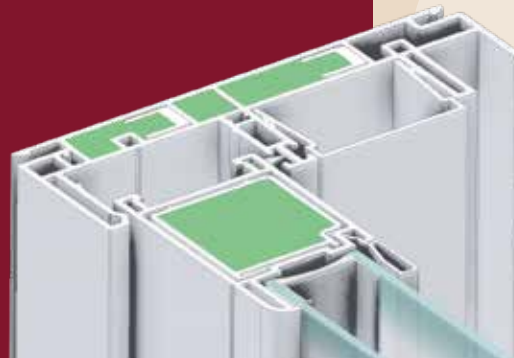

FOAM FILLED*

Foam filled vertical main frame adds strength and insulating performance.