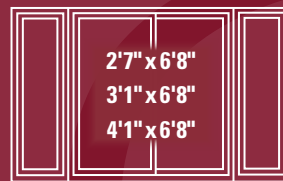

THE **ULTRAWELD** COLLECTION

Vinyl Patio Doors

Energy Efficiency

Ease of Operation + Ownership

STANDARD SIZES

CUSTOM SIZES

two panel widths - 36" to 95 1/2"
 three panel widths - 95" to 142 7/8"
 max height - 84"

SIDE LITES
 standard sizes

custom sizes
 width 1'6" to 4'1"
 max height - 84"

OPEN & SHUT

How would you like your door to open as viewed from outside?
 Two panel - left or right panel glides
 Three panel - center panel glides left or right