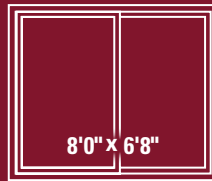

THE **ULTRAWELD** COLLECTION

Vinyl Patio Doors

Energy Efficiency

Ease of Operation + Ownership

STANDARD SIZES

CUSTOM SIZES

two panel widths - 36" to 95 1/2"
 three panel widths - 95" to 142 7/8"
 max height - 84"

SIDE LITES
 standard sizes

custom sizes
 width 1'6" to 4'1"
 max height - 84"

OPEN & SHUT

How would you like your door to open as viewed from outside?
 Two panel - left or right panel glides
 Three panel - center panel glides left or right