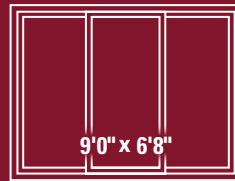

THE **ULTRAWELD** COLLECTION

Vinyl Patio Doors

Energy Efficiency

Ease of Operation + Ownership

STANDARD SIZES

CUSTOM SIZES

two panel widths - 36" to 95 1/2"
 three panel widths - 95" to 142 7/8"
 max height - 84"

SIDE LITES
 standard sizes

custom sizes
 width 1'6" to 4'1"
 max height - 84"

OPEN & SHUT

How would you like your door to open as viewed from outside?
 Two panel - left or right panel glides
 Three panel - center panel glides left or right