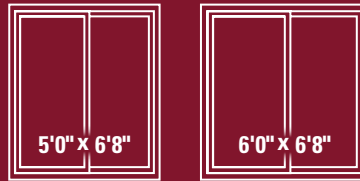

THE **ULTRAWELD** COLLECTION

Vinyl Patio Doors

Energy Efficiency

Ease of Operation + Ownership

STANDARD SIZES

CUSTOM SIZES

two panel widths - 36" to 95 1/2"
 three panel widths - 95" to 142 7/8"
 max height - 84"

SIDE LITES
 standard sizes

custom sizes
 width 1'6" to 4'1"
 max height - 84"

OPEN & SHUT

How would you like your door to open as viewed from outside?
 Two panel - left or right panel glides
 Three panel - center panel glides left or right