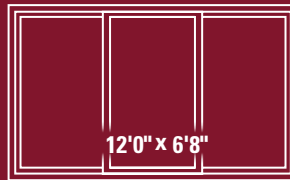

THE **ULTRAWELD** COLLECTION

Vinyl Patio Doors

Energy Efficiency

Ease of Operation + Ownership

STANDARD SIZES

CUSTOM SIZES

two panel widths - 36" to 95 1/2"
 three panel widths - 95" to 142 7/8"
 max height - 84"

SIDE LITES
 standard sizes

custom sizes
 width 1'6" to 4'1"
 max height - 84"

OPEN & SHUT

How would you like your door to open as viewed from outside?
 Two panel - left or right panel glides
 Three panel - center panel glides left or right