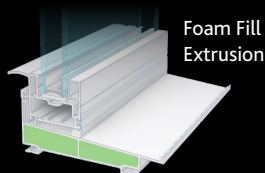

BetterVUE® Screen Mesh
Better Insect Screen

- 10% Better Insect Protection
- 20% Better Airflow
- 20% Clearer View

Standard Screen Mesh

- Sight more obstructed
- Less Airflow than BetterVue Screens
- Proven and Reliable
- *Also available in Pet Screen

VINYL COLORS

Roll-form half screen is standard.
*Also available in Pet Screen

Foam Fill Extrusion

KEYED EXTERIOR (Upgrade)

SCREEN HANDLES (Upgrade)

1350 Heavier Extrusion

1580 Heaviest Extrusion with Mortised Lock