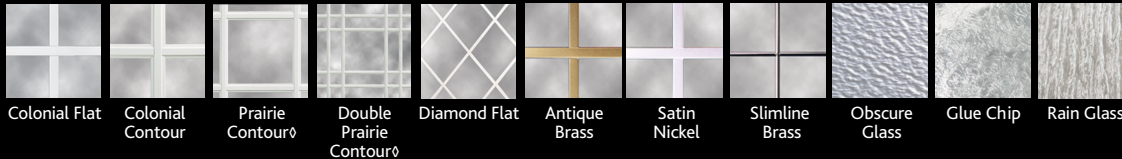

WINDOW FEATURES

- Vinyl compound retains its pristine appearance
- Fusion welded frame and sash corners
- Recessed tilt latches
- Sash limit locks
- True Position® ½ " Balance System
- Continuous over/under interlock at meeting rails
- Heavy duty sash locks
- energySMART® glass upgrades
 - Low-E glass coating
 - Argon gas fill between panes
- Sloped one piece sill

PATIO DOOR FEATURES

- Vinyl compound retains its pristine appearance
- Fusion welded 4 ¾" frame and sash corners
- Left or right operable reversible door panel
- Aluminum rebar in interlock stiles and lock stile
- Stainless steel roller track
- Lifetime warranty on frame and sash
- 20 year warranty on glass
- Standard 1"energySMART® Glass
- EnergySMART® Glass upgrades
- Low-e coating
- Argon gas fill
- Bronze or Gray tint available
- Extruded aluminum screen frames
- Standard fiberglass mesh.
- Aluminum or pet mesh options

Decorative Glass

INTERNAL GRIDS Bronze or Gray tint glass available. ◊ Available in Flat grids. *Patio available in only Colonial Flat & Contour.*

PATIO HANDLESET FINISHES

with keyed exterior (Upgrade)

SCREEN OPTIONS