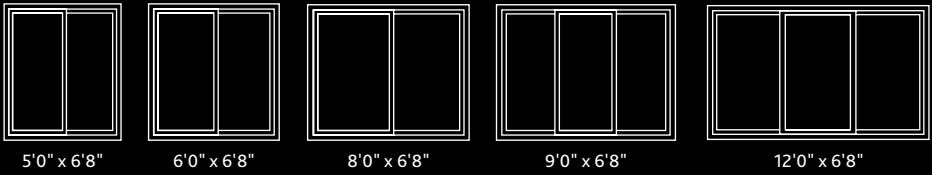

STANDARD SIZES