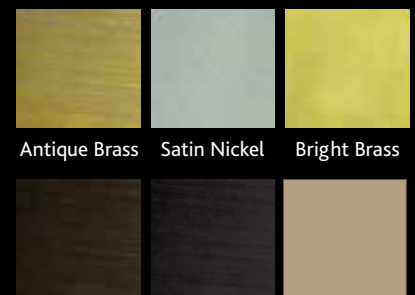

EXTERIOR LAMINATES

N/A with Dark Oak Interior Wood Grain

VINYL COLORS

INTERIOR WOODGRAINS

Coppertone hardware is standard on woodgrains

MINIBLINDS

SCREEN OPTIONS

BetterVUE® Screen Mesh
Better Insect Screen
• 10% Better Insect Protection
• 20% Better Airflow
• 20% Clearer View

Standard Screen Mesh
• Sight more obstructed
• Less Airflow than BetterVue Screens
• Proven and Reliable
*Also available in Pet Screen

FLEXSCREEN

PLATED LOCK FINISHES

Antique Brass Satin Nickel Bright Brass
Aged Bronze Black Coppertone standard woodgrains