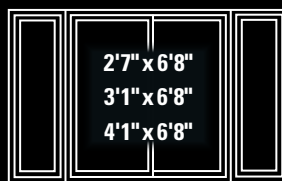

THERMALWELD[®] SELECT

Vinyl
**PATIO
DOORS**

POLARISWINDOWS.COM

ENERGY EFFICIENCY

STANDARD SIZES

CUSTOM SIZES

two panel widths - 55" to 96"
three panel widths - 95" to 148"
max height - 84"

Side Lites STANDARD SIZES

CUSTOM SIZES

width 1'6" to 4'1"
max height - 84"

OPEN & SHUT

How would you like your door to open as viewed from outside?
Two panel - left or right panel glides
Three panel - center panel glides left or right