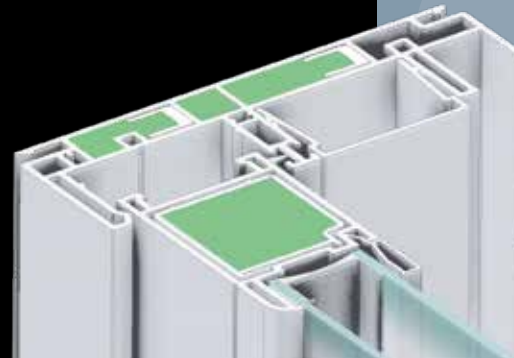

FOAM FILLED*

Foam filled vertical main frame adds strength and insulating performance.