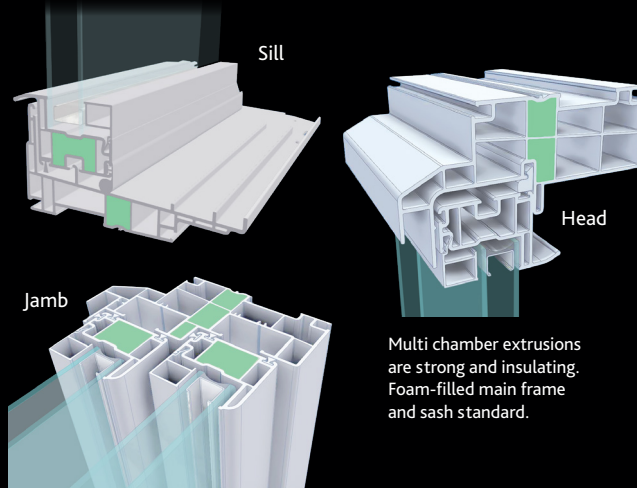

Extruded lift rail is part of sash extrusion, not added later. Fusion welded frame and sash corners are strong and free from gaps.

polariswindows.com

Premium Double Hung featuring Duo-Tilt Lock

Standard on ThermalWeld Select

Duo-Tilt combination lock system allows three sash lock actions: Lock, Unlock and Tilt. Lock system provides a hidden tilt latch function.

Duo-Tilt lock system provides a secure, air tight seal. DuoTilt locks eliminate need for added tilt latches, giving a more stylish look and a stronger corner weld on meeting rail sash.

PICTURE WINDOW

Picture windows, although inoperable, provide additional light and depth to a living space. Flank double hungs or casements to create a more unique design to a room. Picture windows are also the main focal point in Bay windows.

WINDOW FEATURES *Options on ThermalWeld Select*

FOAM FILL INSULATED EXTRUSIONS

Multi chamber extrusions are strong and insulating. Foam-filled main frame and sash standard.

INNERGY
Rigid Thermal Reinforcements