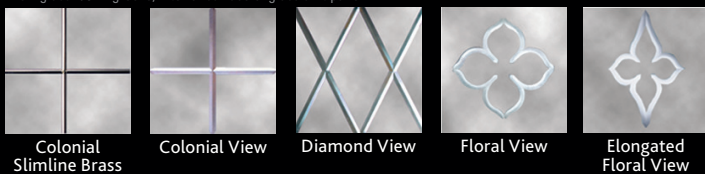

EXTERIOR PAINT & EXTERIOR LAMINATE: 20 Year Warranty against fading, peeling and cracking

EXTERIOR LAMINATES

N/A with Dark Oak Interior Wood Grain

VINYL COLORS

MINIBLINDS

PLATED LOCK FINISHES

Antique Brass Satin Nickel Black Bright Brass Aged Bronze Coppertone
Standard on woodgrains

INTERIOR WOODGRAINS

Coppertone hardware is standard on woodgrains

INTERNAL GRIDS & DECORATIVE GLASS

Colonial, Prairie, Double Prairie:
Flat, Contour, Brasses, View Glass
Diamond: Flat & View Glass Only

view glass 3/8" v-groove, interior surface of glass unit pane