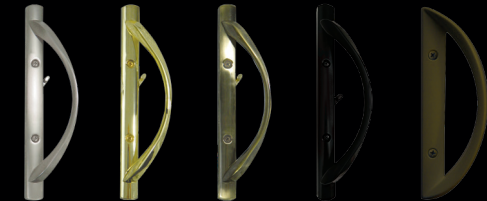

view glass 3/8" v-groove, interior surface of glass unit pane

SCREEN OPTIONS

BetterVUE® Screen Mesh
Better Insect Screen
10% Better Insect Protection
20% Better Airflow
20% Clearer View

Standard Screen Mesh
Sight more obstructed
Less Airflow than BetterVue Screens
Proven and Reliable

HANDLE SET FINISHES W/ EXTERIOR KEY LOCK

Satin Nickel
Polished Brass
Antique Brass
Black
Aged Bronze

SCREEN HANDLE

White or Tan *Standard Coppertone for Woodgrains*
1580 Heaviest Extrusion Mortised with Lock