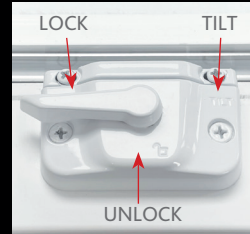

Extruded lift rail is part of sash extrusion, not added later. Fusion welded frame and sash corners are strong and free from gaps.

polariswindows.com

Premium Double Hung featuring Duo-Tilt Lock

Standard on ThermalWeld Select

Duo-Tilt combination lock system allows three sash lock actions: Lock, Unlock and Tilt. Lock system provides a hidden tilt latch function.

Duo-Tilt lock system provides a secure, air tight seal. DuoTilt locks eliminate need for added tilt latches, giving a more stylish look and a stronger corner weld on meeting rail sash.